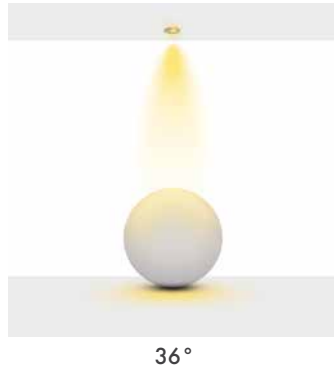

Beam Informations/ Açısal Bilgiler

Additional / Ek Bilgiler