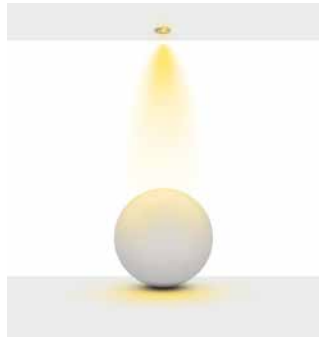

Beam Informations/ Açısal Bilgiler

Medium 36°

Additional / Ek Bilgiler