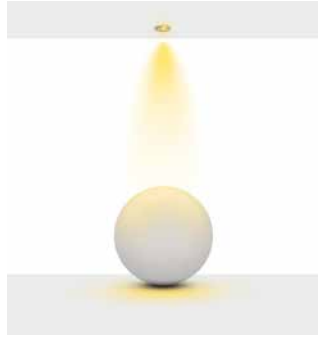

Product Name: Sumota Square Gu-10
Product Code: M 200-75 Gu-10
Model No: 10520075

Product Specification / Ürün Özellikleri

Sumota Square Gu-10

Installation Type : Recessed

Body : Aluminium Injection Body

Body Color : Electrostatic Powder Coating

Technical Informations / Tekniksel Bilgiler

RECESSED
SIVA ALTIAvailable Finishes
Uygulama Renkleri

● Textured White Ral 9016

● Textured Black Ral 9005

● Textured Grey Ral 9006

*Please check datasheet for more finishes.

*Daha fazla renk için lütfen datasheeti inceleyiniz.

Beam Informations/ Açısal Bilgiler

Medium 36°

Additional / Ek Bilgiler

Product Name :
3 Hours Emergency BatteryProduct Name :
Urth Cable + 3 Pin Connector
with Urth ProtectionProduct Name :
GU-10 HolderProduct Name :
Honey Comb Ø50 /
Kamaşma Engelleyici Petek
Ø50