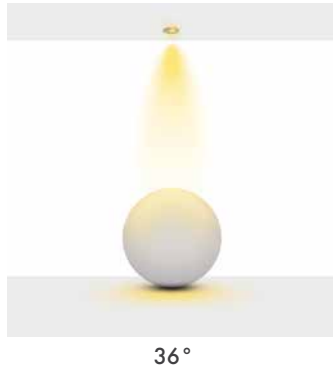

Beam Informations/ Açısal Bilgiler

Additional / Ek Bilgiler