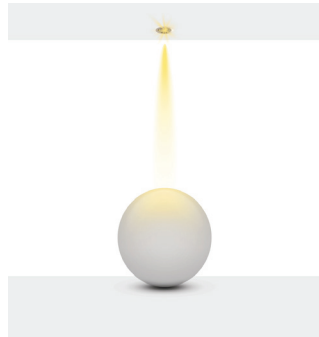

Technical Informations / Tekniksel Bilgiler

Available Finishes
Uygulama Renkleri

● Textured White Ral 9016

● Textured Black Ral 9005

● Textured Grey Ral 9006

*Please check datasheet for more finishes.

*Daha fazla renk için lütfen datasheeti inceleyiniz.

Beam Informations/ Açısal Bilgiler

Narrow 15°