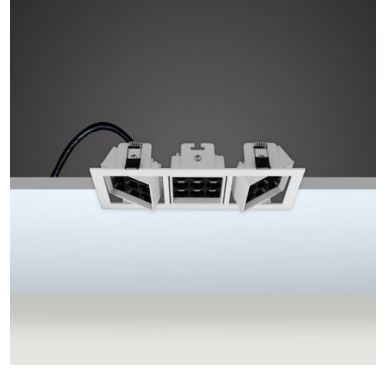

### Product Specification / Ürün Özellikleri

Roma Square Trio 9 Adjustable

**Installation Type :** Recessed

**Body and Heatsink :** Aluminium Injection Body and Heatsink

**Reflecto Options :** Copper / Platinum / Black

**Reflecto Çeşitleri :** Bakır / Platin / Siyah

**Gövde Rengi :** Elektrostatik Toz Boya

**Led :** Samsung Power Led

**Sürücü :** Tridonic / Philips / Osram / Eaglerise

**Açı Seçenekleri :** 15° / 45°

**Koruma Sınıfı :** IP20

## Technical Informations / Tekniksel Bilgiler

HOLE|DELİK  
SIZE|ÇAPI  
**80x220**  
MM

High-definition optics made of high quality pmma material, integrated in the mirror antiglare screen that defines emission with luminance control UGR<10.