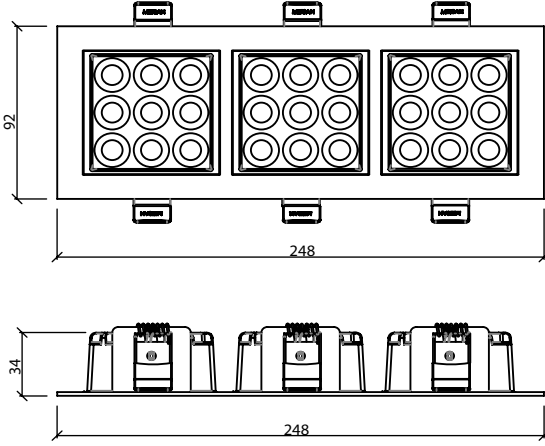

**UGR :** <10

**Delik Çapı :** Ø80x220mm

**Dim Opsiyonları :** Phase-Cut / 1-10 V / DALI

**Ürün Ölçüleri :** Y:38mm G:92mm U:248mm

	2700K Lumen	3000K Lumen	4000K Lumen	mA	Watt	CRI
Samsung Power Led	2109 lm	2169 lm	2235 lm	250	24 Watt	>80
Samsung Power Led	3165 lm	3255 lm	3354 lm	350	36 Watt	>80

## Technical Informations / Tekniksel Bilgiler

HOLE|DELİK  
SIZE|ÇAPI  
**80x220**  
MM

High-definition optics made of high quality pmma material, integrated in the mirror antiglare screen that defines emission with luminance control UGR<10.