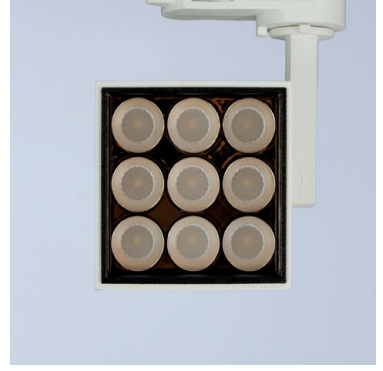

Product Name: Roma Square Track
Product Code: MRS-85/X 070
Model No: 12500185

Product Specification / Ürün Özellikleri

Roma Square Track

Installation Type : Track Mounted

Body and Heatsink : Aluminium Extrusion Body and Heatsink

Reflecto Options : Copper / Platinum / Black

Body Color : Electrostatic Powder Coating

Led : Samsung Power Led

Driver : Tridonic / Philips / Osram / Eaglerise

Beam Options : 15° / 45°

Protection Type : IP20

Reflecto Çeşitleri : Bakır / Platin / Siyah

Gövde Rengi : Elektrostatik Toz Boya

Led : Samsung Power Led

Sürücü : Tridonic / Philips / Osram / Eaglerise

Açı Seçenekleri : 15° / 45°

Koruma Sınıfı : IP20

UGR : <10

Technical Informations / Tekniksel Bilgiler

High-definition optics made of high quality pmma material, integrated in the mirror antiglare screen that defines emission with luminance control UGR<10.

Available Finishes
Uygulama Renkleri