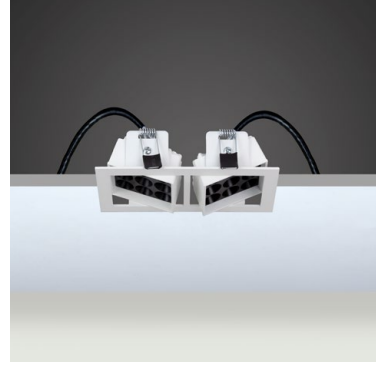

Technical Informations / Tekniksel Bilgiler

High-definition optics made of high quality pmma material, integrated in the mirror antiglare screen that defines emission with luminance control UGR<10.

Available Finishes
Uygulama Renkleri

Textured White Ral 9016

Textured Black Ral 9005

Textured Grey Ral 9006

*Please check datasheet for more finishes.

*Daha fazla renk için lütfen datasheeti inceleyiniz.