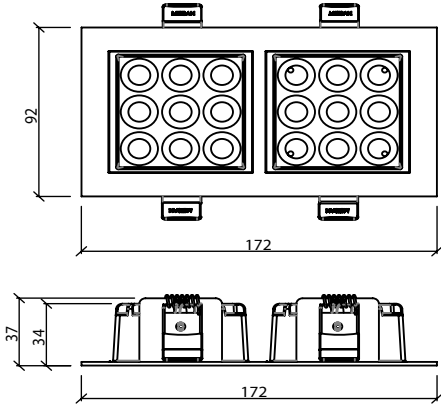

Technical Informations / Tekniksel Bilgiler

High-definition optics made of high quality pmma material, integrated in the mirror antiglare screen that defines emission with luminance control UGR<10.

Available Finishes
Uygulama Renkleri

Textured White Ral 9016

Textured Black Ral 9005

Textured Grey Ral 9006

*Please check datasheet for more finishes.

*Daha fazla renk için lütfen datasheeti inceleyiniz.