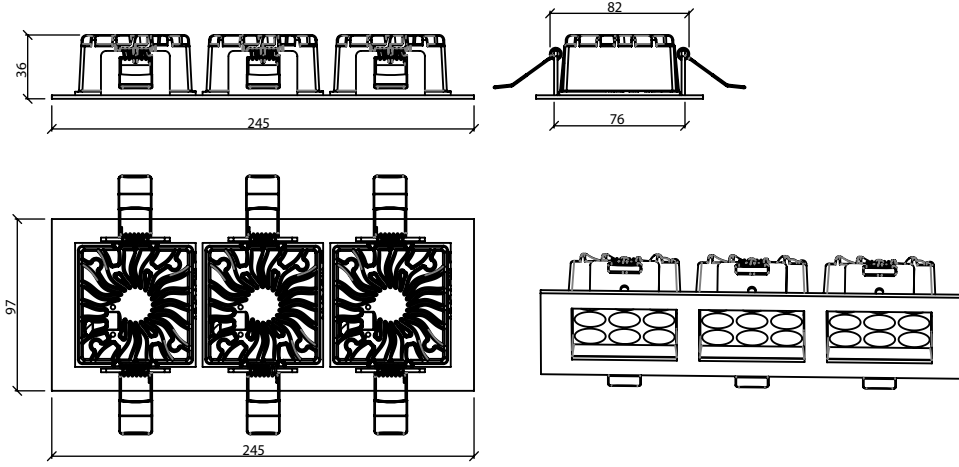

**UGR :** <10

**Delik Çapı :** Ø85x220mm

**Dim Opsiyonları :** Phase-Cut / 1-10 V / DALI

**Ürün Ölçüleri :** Y:36mm G:97mm U:245mm

	2700K Lumen	3000K Lumen	4000K Lumen	mA	Watt	CRI
Samsung Power Led	2109 lm	2169 lm	2235 lm	250	24 Watt	>80
Samsung Power Led	3165 lm	3255 lm	3354 lm	350	36 Watt	>80

## Technical Informations / Tekniksel Bilgiler

HOLE|DELİK  
SIZE|ÇAPI  
**85x220**  
MM

High-definition optics made of high quality pmma material, integrated in the mirror antiglare screen that defines emission with luminance control UGR<10.