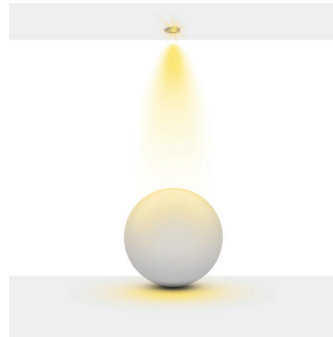

Technical Informations / Tekniksel Bilgiler

HOLE/DELİK
SIZE/ÇAPI
85
MM

Available Finishes
Uygulama Renkleri

Textured White Ral 9016

Textured Black Ral 9005

Textured Grey Ral 9006

*Please visit website for more finishes.

*Daha fazla renk için lütfen web sitesine bakınız.

Various Inside Reflectos
Çeşitlendirilebilir İç Reflektörler

Beam Informations/ Açısal Bilgiler

Narrow 19°

Medium 40°

Additional / Ek Bilgiler

Product Name :
1-3 Hours Emergency Battery
(Tridonic / Local Brands)

Product Name :
Urth Cable + 3 Pin Connector
with Urth Protection