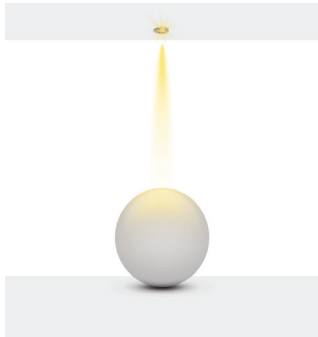

Beam Informations/ Açısal Bilgiler

Narrow 19°