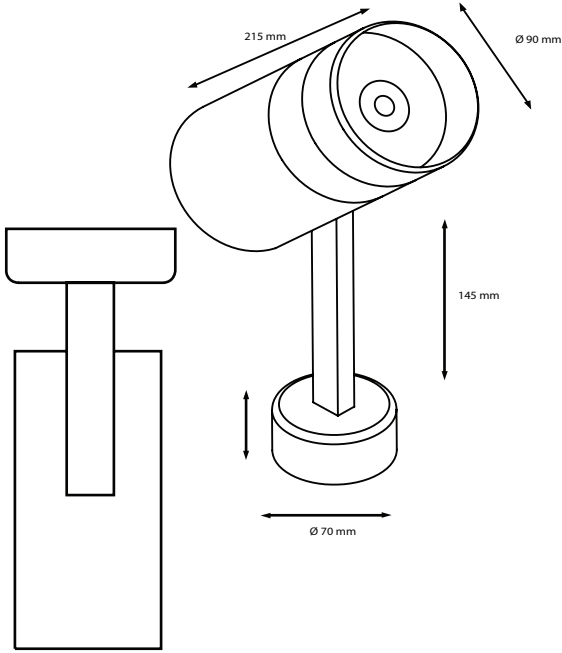

Technical Informations / Tekniksel Bilgiler

Available Finishes
Uygulama Renkleri

● Textured White Ral 9016

● Textured Black Ral 9005

● Textured Grey Ral 9006

*Please check datasheet for more finishes.

*Daha fazla renk için lütfen datasheeti inceleyiniz.