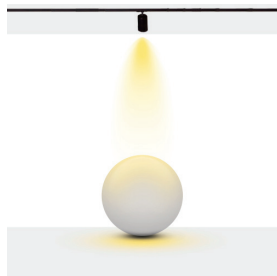

Beam Informations/ Açısal Bilgiler