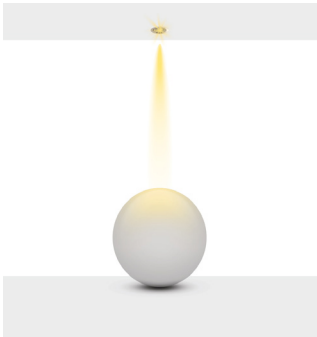

Beam Informations/ Açısal Bilgiler

Narrow 23°