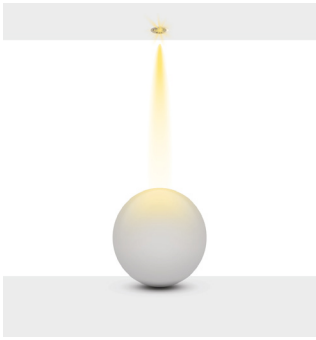

**Product Name:** Karat Single 3''  
**Product Code:** M 300-17 SC10  
**Model No:** 12030017

	3000K Lumen	4000K Lumen	5000K Lumen	mA	Watt	CRI
Samsung Cob Led	710 lm	770 lm	830 lm	180	7 Watt	>80
Samsung Cob Led	1010 lm	1070 lm	1130 lm	250	10 Watt	>80
Samsung Cob Led	1222 lm	1261 lm	1313 lm	350	13 Watt	>80
Epistar Cob Led	790 lm	836 lm	880 lm	250	9 Watt	>80

**Technical Informations / Tekniksel Bilgiler****Front View**

Available Finishes  
Uygulama Renkleri

Textured White Ral 9016

Textured Black Ral 9005

Textured Grey Ral 9006

\*Please check datasheet for more finishes.

\*Daha fazla renk için lütfen datasheeti inceleyiniz.

**Beam Informations/ Açısal Bilgiler**

Narrow 25° / Lens

Medium 47°

**Additional / Ek Bilgiler**

**Product Name :**  
1-3 Hours Emergency Battery  
(Tridonic / Local Brands)