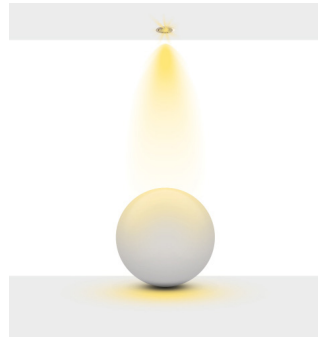

	3000K Lumen	4000K Lumen	5000K Lumen	mA	Watt	CRI
Samsung Cob Led	710 lm	770 lm	830 lm	180	7 Watt	>80
Samsung Cob Led	1010 lm	1070 lm	1130 lm	250	10 Watt	>80
Samsung Cob Led	1222 lm	1261 lm	1313 lm	350	13 Watt	>80
Epistar Cob Led	790 lm	836 lm	880 lm	250	9 Watt	>80

**Technical Informations / Tekniksel Bilgiler****Front View**

Available Finishes  
Uygulama Renkleri

Textured White Ral 9016

Textured Black Ral 9005

Textured Grey Ral 9006

\*Please check datasheet for more finishes.

\*Daha fazla renk için lütfen datasheeti inceleyiniz.

**Beam Informations/ Açısal Bilgiler**

Narrow 25° / Lens

Medium 47°

**Additional / Ek Bilgiler**

**Product Name :**  
1-3 Hours Emergency Battery  
(Tridonic / Local Brands)