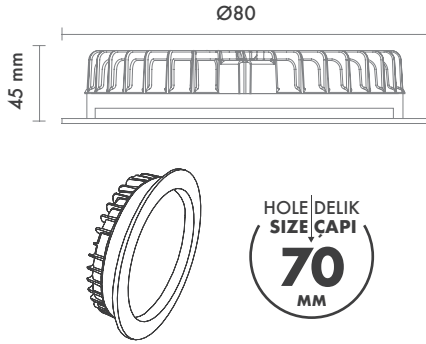

Technical Informations / Tekniksel Bilgiler

Available Finishes
Uygulama Renkleri

Textured White Ral 9016

Textured Black Ral 9005

Textured Grey Ral 9006

*Please check datasheet for more finishes.

*Daha fazla renk için lütfen datasheeti inceleyiniz.