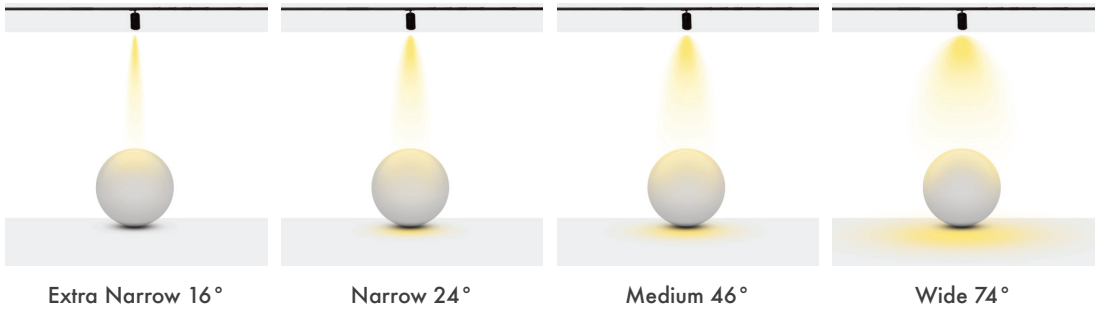

Beam Informations/ Açısal Bilgiler

Additional / Ek Bilgiler