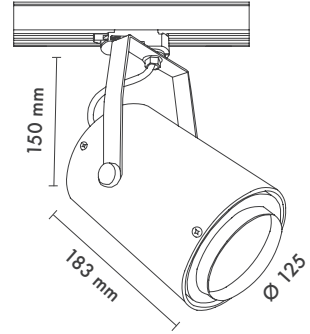

3000K Lumen	4000K Lumen	5000K Lumen	mA	Watt	CRI
Samsung Cob Led	2200 lm	2300 lm	2400 lm	500	20 Watt	>80
Samsung Cob Led	3500 lm	3600 lm	3700 lm	700	30 Watt	>80
Samsung Cob Led	4300 lm	4400 lm	4500 lm	800	35 Watt	>80
Samsung Cob Led	4900 lm	5000 lm	5100 lm	1050	42 Watt	>80
Samsung Cob Led	6500 lm	6600 lm	6700 lm	1400	55 Watt	>80
Samsung Cob Led	2000 lm	2100 lm	2200 lm	500	20 Watt	>90
Samsung Cob Led	3000 lm	3100 lm	3200 lm	700	30 Watt	>90
Samsung Cob Led	3800 lm	3900 lm	4000 lm	800	35 Watt	>90
Samsung Cob Led	4300 lm	4400 lm	4500 lm	1050	42 Watt	>90
Samsung Cob Led	5500 lm	5600 lm	5700 lm	1400	55 Watt	>90

Technical Informations / Tekniksel Bilgiler

Available Finishes
Uygulama Renkleri

- Textured White Ral 9016
- Textured Black Ral 9005
- Textured Grey Ral 9006

*Please check datasheet for more finishes.
*Daha fazla renk için lütfen datasheeti inceleyiniz.