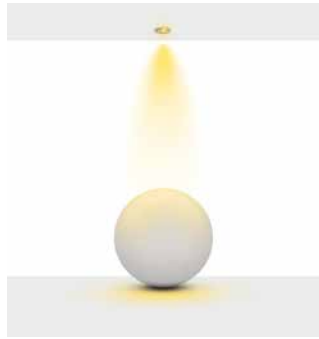

Product Name: Cairo Double Step Adjustable
Product Code: MA 812-61
Model No: 10581261

Product Specification / Ürün Özellikleri

Cairo Double Step Adjustable

Installation Type : Recessed

Body and Heatsink : Aluminium Injection Body and Aluminium Adjustable Part

● Textured White Ral 9016

● Textured Black Ral 9005

● Textured Grey Ral 9006

*See page ...xxx for more finishes.

*Daha fazla renk için sayfa ...xxx'e bakınız.

Beam Informations/ Açısal Bilgiler

Medium 36°

Additional / Ek Bilgiler