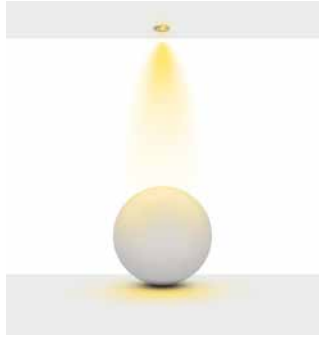

Beam Informations/ Açısal Bilgiler

Medium 36°

Additional / Ek Bilgiler