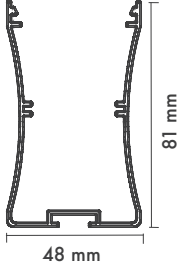

Technical Informations / Tekniksel Bilgiler

Available Finishes
Uygulama Renkleri

Textured White Ral 9016

Textured Black Ral 9005

Textured Grey Ral 9006

*Please check datasheet for more finishes.

*Daha fazla renk için lütfen datasheeti inceleyiniz.