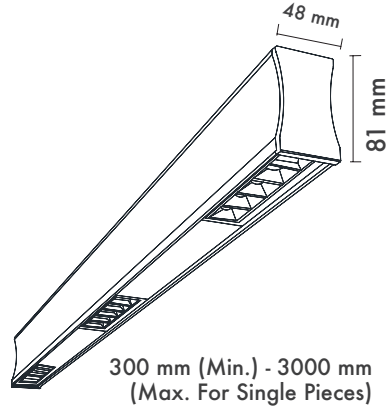

Technical Informations / Tekniksel Bilgiler

Available Finishes
Uygulama Renkleri

Textured White Ral 9016

Textured Black Ral 9005

Textured Grey Ral 9006

*Please check datasheet for more finishes.

*Daha fazla renk için lütfen datasheeti inceleyiniz.