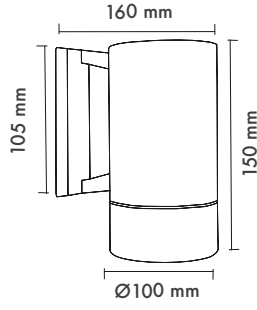

Technical Informations / Teknisel Bilgiler

Available Finishes
Uygulama Renkleri

● Textured White Ral 9016

● Textured Black Ral 9005

● Textured Grey Ral 9006

*Please check datasheet for more finishes.

*Daha fazla renk için lütfen datasheeti inceleyiniz.