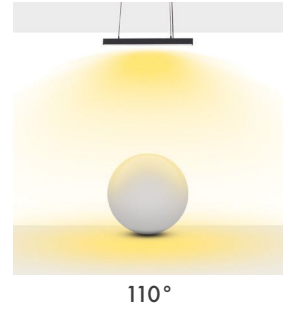

Beam Informations/ Açılma Bilgileri

Additional / Ek Bilgiler