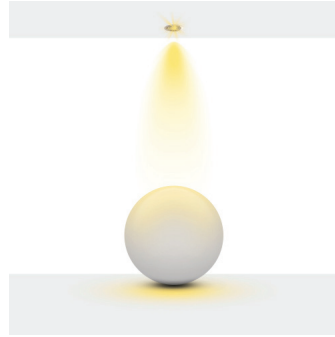

Technical Informations / Tekniksel Bilgiler

Various Inside Reflectos
Çeşitlendirilebilir İç Reflektolar

Available Finishes
Uygulama Renkleri

● Textured White Ral 9016

● Textured Black Ral 9005

● Textured Grey Ral 9006

*Please check datasheet for more finishes.

*Daha fazla renk için lütfen datasheeti inceleyiniz.

Beam Informations/ Açısal Bilgiler

Narrow 19°

Medium 40°

Additional / Ek Bilgiler

Product Name :
1-3 Hours Emergency Battery
(Tridonic / Local Brands)

Product Name :
Urth Cable + 3 Pin Connector
with Urth Protection