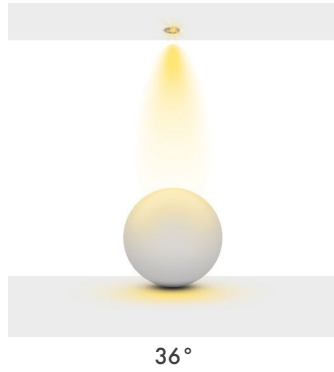

Beam Informations/ Açısal Bilgiler