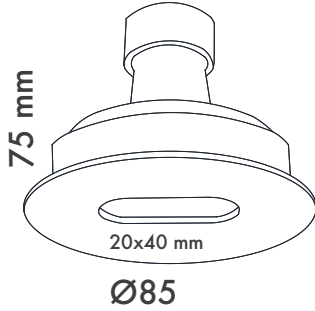

Installation Orientation / Kullanım Alanı:

75 mm

Recess Depth / Gömme Derinliği:

Lamp Lamba	IP	Holder	Cut Out Hole Delik Çapı	Class Sınıf
GU 10 LED BULB	IP20	GU 10 TYPE	80mm	II

Lamp Included / Lamba Dahil:

We reserve the right to make mistakes or modifications. Illustrations may only be similar and serve as an orientation.

Spotlight / Pinhole/C GU 10

Product Code / Ürün Kodu : M 200-13C

Model No / Model No : 10520013C

Emergency Battery

Acil Aydınlatma Kiti

Options / Seçenekler

3 hours

3 saat

Technical Information / Teknik Bilgiler

Net Weight / Net Ağırlık:

0,170 gr

Gross Weight / Brüt Ağırlık:

max 0,220gr

Box Quantity / Kutu Adet:

60 pcs.

Package Dimension / Koli Boyutları:

620x420x320 mm