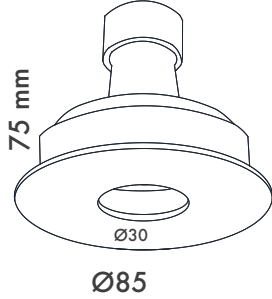

Installation Orientation / Kullanım Alanı:

75 mm

Recess Depth / Gömme Derinliği:

Lamp Lamba	IP	Holder	Cut Out Hole Delik Çapı	Class Sınıf
GU 10 LED BULB	IP20	GU 10 TYPE	80mm	II

Lamp Included / Lamba Dahil:

We reserve the right to make mistakes or modifications. Illustrations may only be similar and serve as an orientation.

Spotlight / Pinhole/A GU 10

Product Code / Ürün Kodu : M 200-13A

Model No / Model No : 10520013A

Emergency Battery

Acil Aydınlatma Kiti

Options / Seçenekler

3 hours

3 saat

Technical Information / Teknik Bilgiler

Net Weight / Net Ağırlık:

0,170 gr

Gross Weight / Brüt Ağırlık:

max 0,220gr

Box Quantity / Kutu Adet:

60 pcs.

Package Dimension / Koli Boyutları:

620x420x320 mm