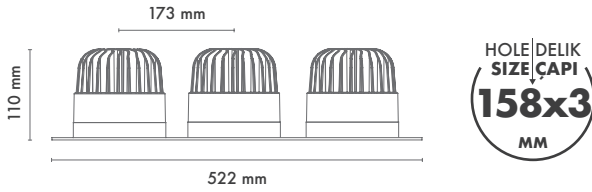

3000K Lumen	4000K Lumen	5000K Lumen	mA	Watt	CRI
Samsung Cob Led	6600 lm	6900 lm	7200 lm	500	60 Watt	>80
Samsung Cob Led	10500 lm	10950 lm	11100 lm	700	90 Watt	>80
Samsung Cob Led	12600m	13200 lm	13500 lm	800	105 Watt	>80
Samsung Cob Led	14700 lm	15300 lm	15600 lm	1050	126 Watt	>80
Samsung Cob Led	19500 lm	19800 lm	20100 lm	1400	165 Watt	>80
Samsung Cob Led	6000 lm	6300 lm	6500 lm	500	60 Watt	>90
Samsung Cob Led	9000 lm	9300 lm	9600 lm	700	90 Watt	>90
Samsung Cob Led	11400 lm	11700 lm	12000 lm	800	105 Watt	>90
Samsung Cob Led	12900 lm	13200 lm	13500 lm	1050	126 Watt	>90
Samsung Cob Led	16500 lm	16800 lm	17100 lm	1400	165 Watt	>90

Technical Informations / Tekniksel Bilgiler

Available Finishes
Uygulama Renkleri

● Textured White Ral 9016

● Textured Black Ral 9005

● Textured Grey Ral 9006

*Please check datasheet for more finishes.

*Daha fazla renk için lütfen datasheeti inceleyiniz.