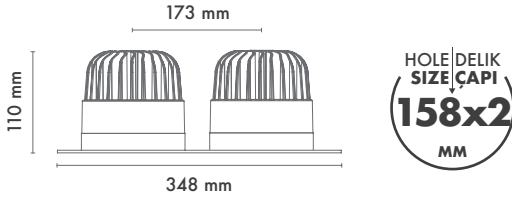

3000K Lumen	4000K Lumen	5000K Lumen	mA	Watt	CRI
Samsung Cob Led	4400 lm	4600 lm	4800 lm	500	40 Watt	>80
Samsung Cob Led	7000 lm	7300 lm	7400 lm	700	60 Watt	>80
Samsung Cob Led	8400 lm	8800 lm	9000 lm	800	70 Watt	>80
Samsung Cob Led	9800 lm	10000 lm	12000 lm	1050	84 Watt	>80
Samsung Cob Led	13000 lm	13200 lm	13400 lm	1400	110 Watt	>80
Samsung Cob Led	4000 lm	4200 lm	4400 lm	500	40 Watt	>90
Samsung Cob Led	6000 lm	6200 lm	6400 lm	700	60 Watt	>90
Samsung Cob Led	7600 lm	7800 lm	8000 lm	800	70 Watt	>90
Samsung Cob Led	8600 lm	8800 lm	9000 lm	1050	84 Watt	>90
Samsung Cob Led	11000 lm	11200 lm	11400 lm	1400	110 Watt	>90

Technical Informations / Tekniksel Bilgiler

Available Finishes
Uygulama Renkleri

● Textured White Ral 9016

● Textured Black Ral 9005

● Textured Grey Ral 9006

*Please check datasheet for more finishes.

*Daha fazla renk için lütfen datasheeti inceleyiniz.