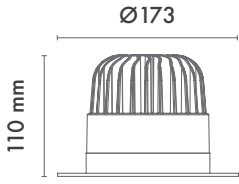

3000K Lumen	4000K Lumen	5000K Lumen	mA	Watt	CRI
Samsung Cob Led	2200 lm	2300 lm	2400 lm	500	20 Watt	>80
Samsung Cob Led	3500 lm	3600 lm	3700 lm	700	30 Watt	>80
Samsung Cob Led	4300 lm	4400 lm	4500 lm	800	35 Watt	>80
Samsung Cob Led	4900 lm	5000 lm	5100 lm	1050	42 Watt	>80
Samsung Cob Led	6500 lm	6600 lm	6700 lm	1400	55 Watt	>80
Samsung Cob Led	2000 lm	2100 lm	2200 lm	500	20 Watt	>90
Samsung Cob Led	3000 lm	3100 lm	3200 lm	700	30 Watt	>90
Samsung Cob Led	3800 lm	3900 lm	4000 lm	800	35 Watt	>90
Samsung Cob Led	4300 lm	4400 lm	4500 lm	1050	42 Watt	>90
Samsung Cob Led	5500 lm	5600 lm	5700 lm	1400	55 Watt	>90

Technical Informations / Tekniksel Bilgiler

Available Finishes
Uygulama Renkleri

● Textured White Ral 9016

● Textured Black Ral 9005

● Textured Grey Ral 9006

*Please check datasheet for more finishes.

*Daha fazla renk için lütfen datasheeti inceleyiniz.