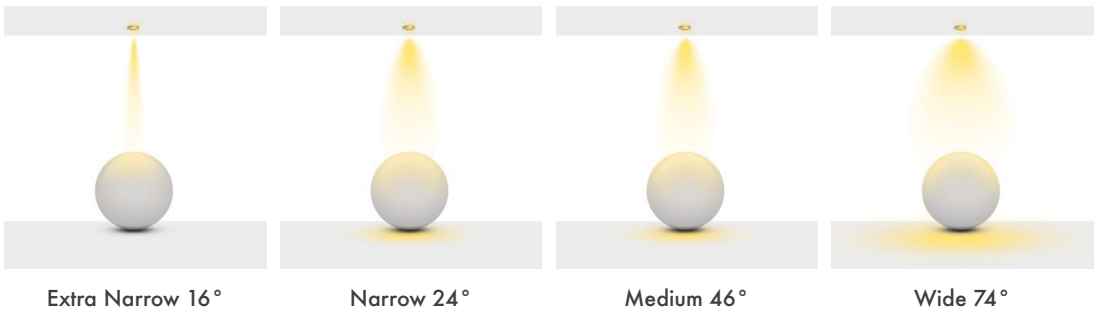

3000K Lumen	4000K Lumen	5000K Lumen	mA	Watt	CRI
Samsung Cob Led	2200 lm	2300 lm	2400 lm	500	20 Watt	>80
Samsung Cob Led	3500 lm	3600 lm	3700 lm	700	30 Watt	>80
Samsung Cob Led	4300 lm	4400 lm	4500 lm	800	35 Watt	>80
Samsung Cob Led	4900 lm	5000 lm	5100 lm	1050	42 Watt	>80
Samsung Cob Led	6500 lm	6600 lm	6700 lm	1400	55 Watt	>80
Samsung Cob Led	2000 lm	2100 lm	2200 lm	500	20 Watt	>90
Samsung Cob Led	3000 lm	3100 lm	3200 lm	700	30 Watt	>90
Samsung Cob Led	3800 lm	3900 lm	4000 lm	800	35 Watt	>90
Samsung Cob Led	4300 lm	4400 lm	4500 lm	1050	42 Watt	>90
Samsung Cob Led	5500 lm	5600 lm	5700 lm	1400	55 Watt	>90

Technical Informations / Tekniksel Bilgiler

Available Finishes
Uygulama Renkleri

● Textured White Ral 9016

● Textured Black Ral 9005

● Textured Grey Ral 9006

*Please check datasheet for more finishes.

*Daha fazla renk için lütfen datasheeti inceleyiniz.

Beam Informations/ Açısal Bilgiler

Extra Narrow 16°

Narrow 24°

Medium 46°

Wide 74°

Additional / Ek Bilgiler