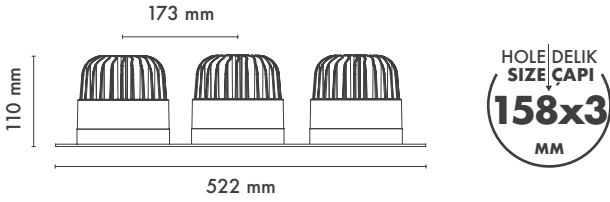

3000K Lumen	4000K Lumen	5000K Lumen	mA	Watt	CRI
Samsung Cob Led	6600 lm	6900 lm	7200 lm	500	60 Watt	>80
Samsung Cob Led	10500 lm	10950 lm	11100 lm	700	90 Watt	>80
Samsung Cob Led	12600m	13200 lm	13500 lm	800	105 Watt	>80
Samsung Cob Led	14700 lm	15300 lm	15600 lm	1050	126 Watt	>80
Samsung Cob Led	19500 lm	19800 lm	20100 lm	1400	165 Watt	>80
Samsung Cob Led	6000 lm	6300 lm	6500 lm	500	60 Watt	>90
Samsung Cob Led	9000 lm	9300 lm	9600 lm	700	90 Watt	>90
Samsung Cob Led	11400 lm	11700 lm	12000 lm	800	105 Watt	>90
Samsung Cob Led	12900 lm	13200 lm	13500 lm	1050	126 Watt	>90
Samsung Cob Led	16500 lm	16800 lm	17100 lm	1400	165 Watt	>90

Technical Informations / Tekniksel Bilgiler

Available Finishes
Uygulama Renkleri

Textured White Ral 9016

Textured Black Ral 9005

Textured Grey Ral 9006

*Please check datasheet for more finishes.

*Daha fazla renk için lütfen datasheeti inceleyiniz.