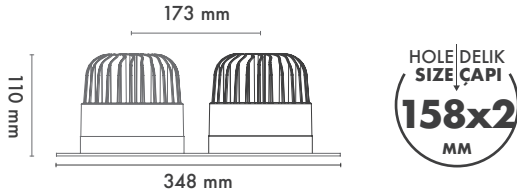

3000K Lumen	4000K Lumen	5000K Lumen	mA	Watt	CRI
Samsung Cob Led	4400 lm	4600 lm	4800 lm	500	40 Watt	>80
Samsung Cob Led	7000 lm	7300 lm	7400 lm	700	60 Watt	>80
Samsung Cob Led	8400 lm	8800 lm	9000 lm	800	70 Watt	>80
Samsung Cob Led	9800 lm	10000 lm	12000 lm	1050	84 Watt	>80
Samsung Cob Led	13000 lm	13200 lm	13400 lm	1400	110 Watt	>80
Samsung Cob Led	4000 lm	4200 lm	4400 lm	500	40 Watt	>90
Samsung Cob Led	6000 lm	6200 lm	6400 lm	700	60 Watt	>90
Samsung Cob Led	7600 lm	7800 lm	8000 lm	800	70 Watt	>90
Samsung Cob Led	8600 lm	8800 lm	9000 lm	1050	84 Watt	>90
Samsung Cob Led	11000 lm	11200 lm	11400 lm	1400	110 Watt	>90

Technical Informations / Tekniksel Bilgiler

Available Finishes
Uygulama Renkleri

Textured White Ral 9016

Textured Black Ral 9005

Textured Grey Ral 9006

*Please check datasheet for more finishes.

*Daha fazla renk için lütfen datasheeti inceleyiniz.