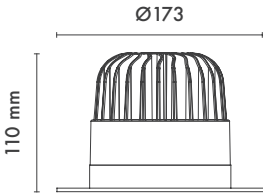

3000K Lumen	4000K Lumen	5000K Lumen	mA	Watt	CRI
Samsung Cob Led	2200 lm	2300 lm	2400 lm	500	20 Watt	>80
Samsung Cob Led	3500 lm	3600 lm	3700 lm	700	30 Watt	>80
Samsung Cob Led	4300 lm	4400 lm	4500 lm	800	35 Watt	>80
Samsung Cob Led	4900 lm	5000 lm	5100 lm	1050	42 Watt	>80
Samsung Cob Led	6500 lm	6600 lm	6700 lm	1400	55 Watt	>80
Samsung Cob Led	2000 lm	2100 lm	2200 lm	500	20 Watt	>90
Samsung Cob Led	3000 lm	3100 lm	3200 lm	700	30 Watt	>90
Samsung Cob Led	3800 lm	3900 lm	4000 lm	800	35 Watt	>90
Samsung Cob Led	4300 lm	4400 lm	4500 lm	1050	42 Watt	>90
Samsung Cob Led	5500 lm	5600 lm	5700 lm	1400	55 Watt	>90

Technical Informations / Tekniksel Bilgiler

Available Finishes
Uygulama Renkleri

● Textured White Ral 9016

● Textured Black Ral 9005

● Textured Grey Ral 9006

*Please check datasheet for more finishes.

*Daha fazla renk için lütfen datasheeti inceleyiniz.