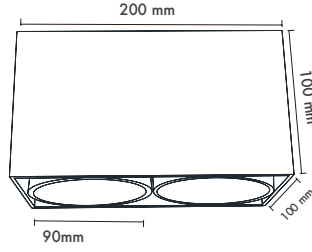

Technical Informations / Tekniksel Bilgiler

Available Finishes
Uygulama Renkleri

● Textured White Ral 9016

● Textured Black Ral 9005

● Textured Grey Ral 9006

*Please check datasheet for more finishes.

*Daha fazla renk için lütfen datasheeti inceleyiniz.