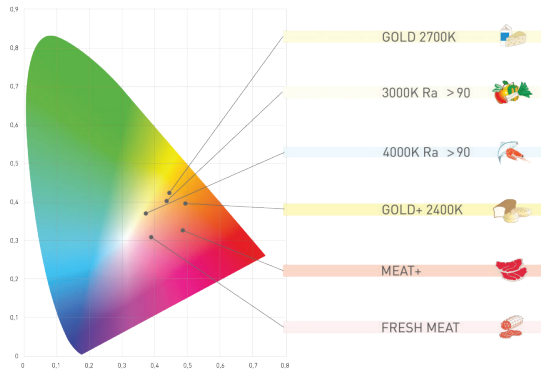

## Market Lighting Details / Market Aydınlatma Detayları

TYPE	FOOD		20W	28W	42W	55W
MEAT+	Cold Cuts		Lumen 1400	1900	2600	3500
FRESH MEAT	Meat		Lumen 1400	1900	2500	3400
FISH	Fish		Lumen 2100	3000	4000	5300
GOLD	Dairy		Lumen 2100	3000	4000	5300
GOLD +	Pastry		Lumen 1400	2000	2600	3700