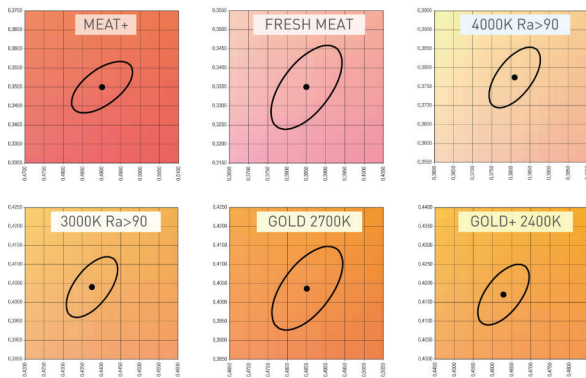

## Market Lighting Details / Market Aydınlatma Detayları

TYPE	FOOD		20W	28W	42W	55W
MEAT+	Cold Cuts		Lumen 1400	1900	2600	3500
FRESH MEAT	Meat		Lumen 1400	1900	2500	3400
FISH	Fish		Lumen 2100	3000	4000	5300
GOLD	Dairy		Lumen 2100	3000	4000	5300
GOLD +	Pastry		Lumen 1400	2000	2600	3700