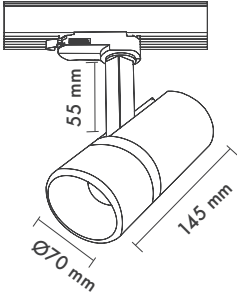

Technical Informations / Tekniksel Bilgiler

Available Finishes
Uygulama Renkleri

● Textured White Ral 9016

● Textured Black Ral 9005

● Textured Grey Ral 9006

*Please check datasheet for more finishes.

*Daha fazla renk için lütfen datasheeti inceleyiniz.