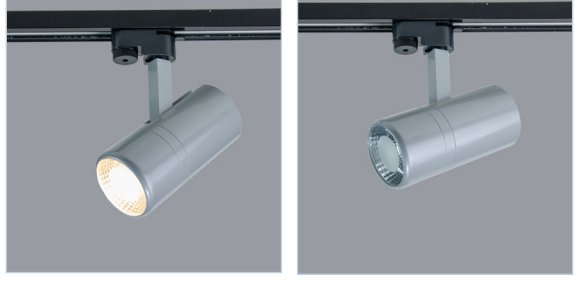

Technical Informations / Tekniksel Bilgiler

Available Finishes
Uygulama Renkleri

● Textured White Ral 9016

● Textured Black Ral 9005

● Textured Grey Ral 9006

*Please check datasheet for more finishes.

*Daha fazla renk için lütfen datasheeti inceleyiniz.