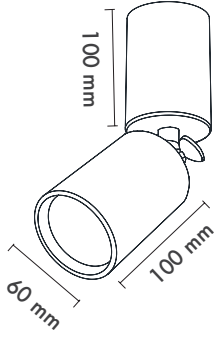

Technical Informations / Tekniksel Bilgiler

Available Finishes
Uygulama Renkleri

Textured White Ral 9016

Textured Black Ral 9005

Textured Grey Ral 9006

*Please check datasheet for more finishes.

*Daha fazla renk için lütfen datasheeti inceleyiniz.